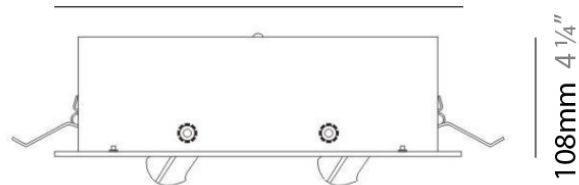

Series: Space
 Brand: Milan
 Division: Design
 Mounting Type: Surface
 Mounting Location: Wall
 Subcategory: Downlight

PHYSICAL

Shape: Oblong
 Diameter (mm): 108
 Diameter (in): 4 ¼
 Height (mm): 178
 Height (in): 7
 Extension (mm): 178
 Extension (in): 7
 Light Distribution: Direct
 Weight (kg): 1.4
 Weight (lbs): 3
 Diffuser: Glass - Sold Separately
 Fixture Finish: Metallic Gray
 Fixture Material: Glass / Aluminum

Series: Space
 Brand: Milan
 Division: Design
 Mounting Type: Recessed
 Mounting Location: Ceiling
 Subcategory: Downlight

PHYSICAL

Shape: Rectangle
 Length (mm): 445
 Length (in): 17 1/2
 Width (mm): 150
 Width (in): 6
 Height (mm): 89
 Height (in): 3 1/2
 Light Distribution: Direct
 Weight (kg): 3.2
 Weight (lbs): 7
 Diffuser: Glass - Sold Separately
 Fixture Finish: Metallic Gray
 Fixture Material: Metal

Series: Space
 Brand: Milan
 Division: Design
 Mounting Type: Recessed
 Mounting Location: Ceiling
 Subcategory: Downlight

PHYSICAL

Shape: Square
 Length (mm): 387
 Length (in): 15 1/4
 Width (mm): 387
 Width (in): 15 1/4
 Height (mm): 89
 Height (in): 3 1/2
 Light Distribution: Direct
 Weight (kg): 3.2
 Weight (lbs): 7
 Diffuser: Glass - Sold Separately
 Fixture Finish: Metallic Gray
 Fixture Material: Metal

LED

OPTICAL

RATINGS AND CERTIFICATIONS

Certified By: CSA Certified to UL and CSA Standards
 IP rating: IP20

387mm 15 1/4"

387mm 15 1/4"

108mm 4 1/4"

SPACE RECESSED